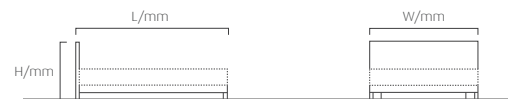

Giselle

지젤

Simple & Modern

- *MDF
- *고급 패브릭
- *갈빗살 포함
- *색상 _ 다크올리브, 브라운, 딥블루

Modern 디자인

단순함을 추구한 높은 헤드는 모던한 분위기 연출

안정적인 구조

견고한 형태의 구조로 안정감 제공

Frame Size & Price

	Frame Size (WxLxH/mm)	Price
S	1140x2190x1250mm	2,350,000
SS	1340x2190x1250mm	2,500,000
Q	1640x2190x1250mm	2,700,000
K	1740x2190x1250mm	2,900,000
XK	1940x2190x1250mm	3,100,000
KK	2140x2190x1250mm	3,400,000
DSS	2540x2190x1250mm	3,700,000

*제로 지 구매 시, 별도 전용 다리 구매 필요