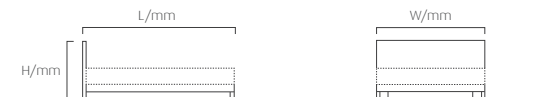

Bench

벤치

휴식을 테마로 한 프레임으로
가을 공원 벤치의 느낌을 그대로 살림

- 프레임 전체를 고급 천연 무늬목으로 제작함
- 친환경 수성 코팅제 (이타리산)
- 갈빗살 포함
- 색상 _ 엔틱, 엔틱브라운

Frame Size & Price

	Frame Size (WxLxH/mm)	Price
S	1070x2214x1000mm	1,620,000
SS	1270x2214x1000mm	1,700,000
Q	1570x2214x1000mm	2,000,000
K	1670x2214x1000mm	2,080,000
XK	1870x2214x1000mm	2,300,000
KK	2070x2214x1000mm	2,460,000
DSS	2470x2214x1000mm	2,800,000

벤치의 느낌을 그대로 살린
디자인으로 기대어 쉬고 싶은
느낌을 제공

천연 무늬목 사용으로
자연에서 오는 여유로움을
표현

Willy

윌리

독특한 염색 처리로 우아한 느낌을 연출

- 고급 인조가죽(PU)
- 갈빗살 포함
- 색상 _ 다크 그레이, 브라운

Frame Size & Price

	Frame Size (WxLxH/mm)	Price
S	1180x2150x1030mm	2,150,000
SS	1380x2150x1030mm	2,310,000
Q	1680x2150x1030mm	2,600,000
K	1780x2150x1030mm	2,750,000
XK	1980x2150x1030mm	3,050,000
KK	2180x2150x1030mm	3,300,000
DSS	2580x2150x1030mm	3,600,000

헤드보드의 뛰어난
쿠션감으로 지지력이
우수

원목을 사용하여
안정적이면서도
모던 한 느낌을 제공