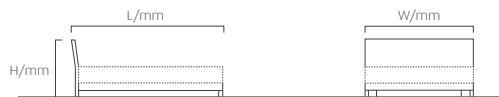

Willy

윌리

독특한 염색 처리로 우아한 느낌을 연출

- 고급 인조가죽(PU)
- 갈빗살 포함
- 색상 _ 다크 그레이, 브라운

Frame Size & Price

	Frame Size (WxLxH/mm)	Price
S	1180x2150x1030mm	2,150,000
SS	1380x2150x1030mm	2,310,000
Q	1680x2150x1030mm	2,600,000
K	1780x2150x1030mm	2,750,000
XK	1980x2150x1030mm	3,050,000
KK	2180x2150x1030mm	3,300,000
DSS	2580x2150x1030mm	3,600,000